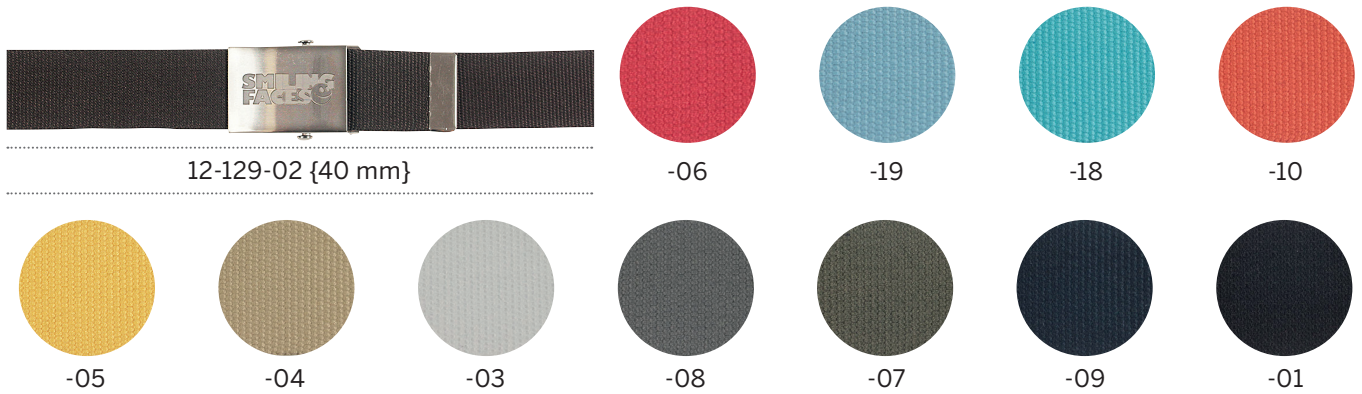

Stamped logo on leather

12-362-01-34G

12-362-01-34

Suitable for most leather belts

Clip on buckle - textile

Clip on buckle - elastic ribbon

Clip on buckle - bottle opener

Women